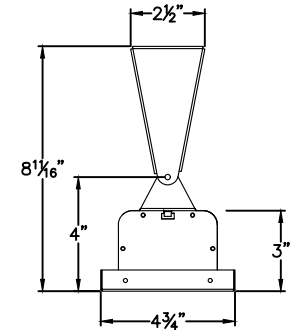

CLEARANCE FROM COMBUSTIBLES

MODEL	"A" DIM.	WATTS	VOLTS	AMPS	BTU's
SL1612	29.50"	1600	120	13.3	5460
SL1628	29.50"	1600	208	7.7	5460
SL1624	29.50"	1600	240	6.7	5460
SL2428	42.50"	2400	208	11.5	8190
SL2424	42.50"	2400	240	10	8190
SL3028	63.50"	3000	208	14.4	10239
SL3024	63.50"	3000	240	12.5	10239
SL4028	63.50"	4000	208	19.2	13652
SL4024	63.50"	4000	240	16.7	13652

OTHER VOLTAGES ALSO AVAILABLE: 208, 277, 480

INFRATECH™
 www.infratech-usa.com
 344 W 157th Street
 Gardena, California 90248
 Phone: (310) 354-1250
 Fax: (310) 523-3674

DESCRIPTION

SL-SERIES HEATER CAD DRAWING