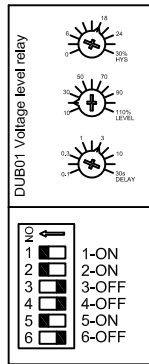

240 VOLT 1Ø 85 AMPS

0 - 120 VOLT AC CONTROL INPUT FROM HOME MANAGEMENT CONTROL OR DIMMER

RELAY 1
8 KW MAX

RELAY 2
8 KW MAX

| | | | |
|---------------------------------|-------|---|--|
| INFRA TECH TM | | 344 W 157th Street Gardena, California 90248 Phone: (310) 354-1250 Fax: (310) 523-3674 | |
| DESCRIPTION | | 2 RELAY UNIVERSAL CONTROL PANEL 240 VOLT SINGLE PHASE 85 AMPS | |
| CUSTOMER | | Sample | |
| DATE | ITEM# | 30-4072 | |
| | JOB# | UL# | |