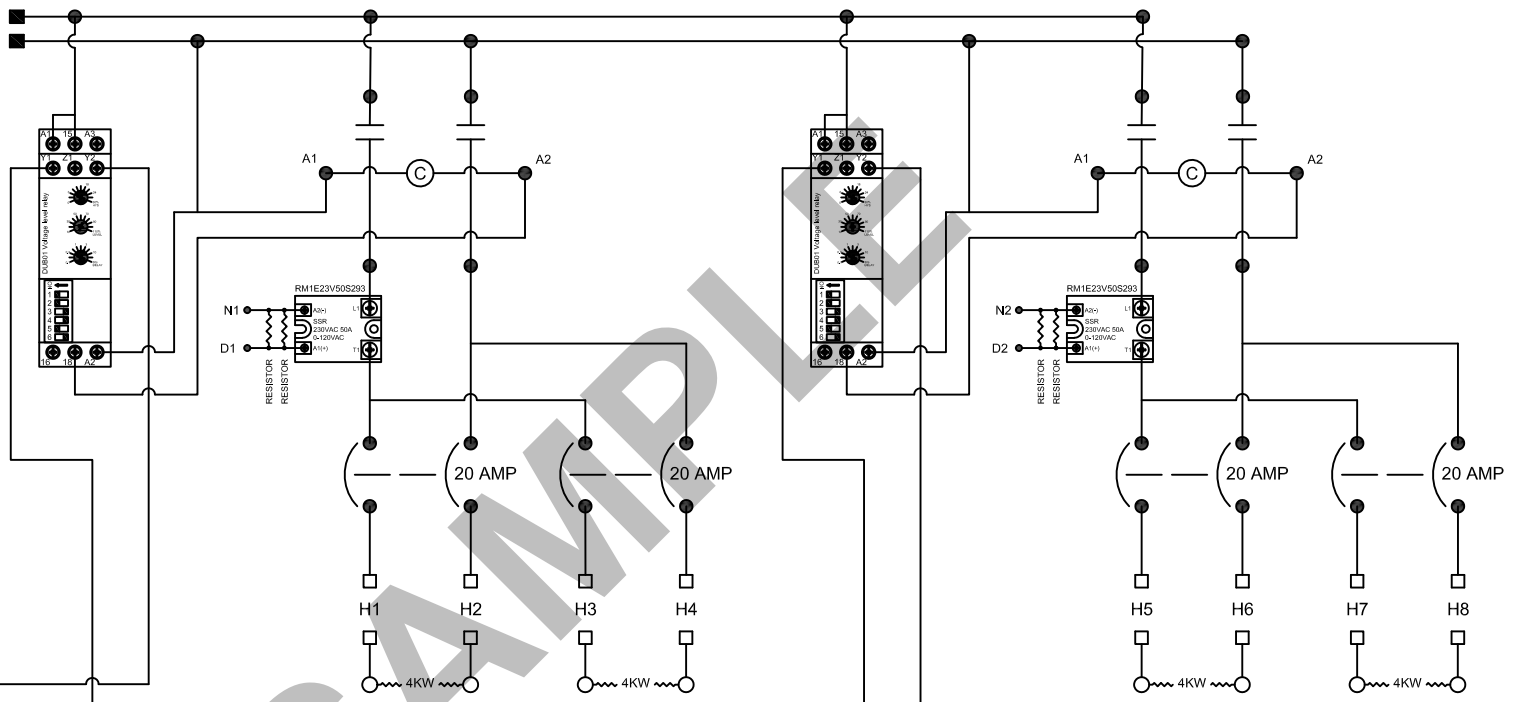

240 VOLT 1Ø 85 AMPS

0 - 120 VOLT AC CONTROL INPUT FROM HOME MANAGEMENT CONTROL OR DIMMER

RELAY 1
8 KW MAX

RELAY 2
8 KW MAX

| | | | |
|---------------------------------|-------|---|--|
| INFRA TECH TM | | 344 W 157th Street Gardena, California 90248 Phone: (310) 354-1250 Fax: (310) 523-3674 | |
| DESCRIPTION | | 2 RELAY UNIVERSAL CONTROL PANEL 240 VOLT SINGLE PHASE 85 AMPS | |
| CUSTOMER | | Sample | |
| DATE | ITEM# | 30-4072 | |
| | JOB# | UL# | |