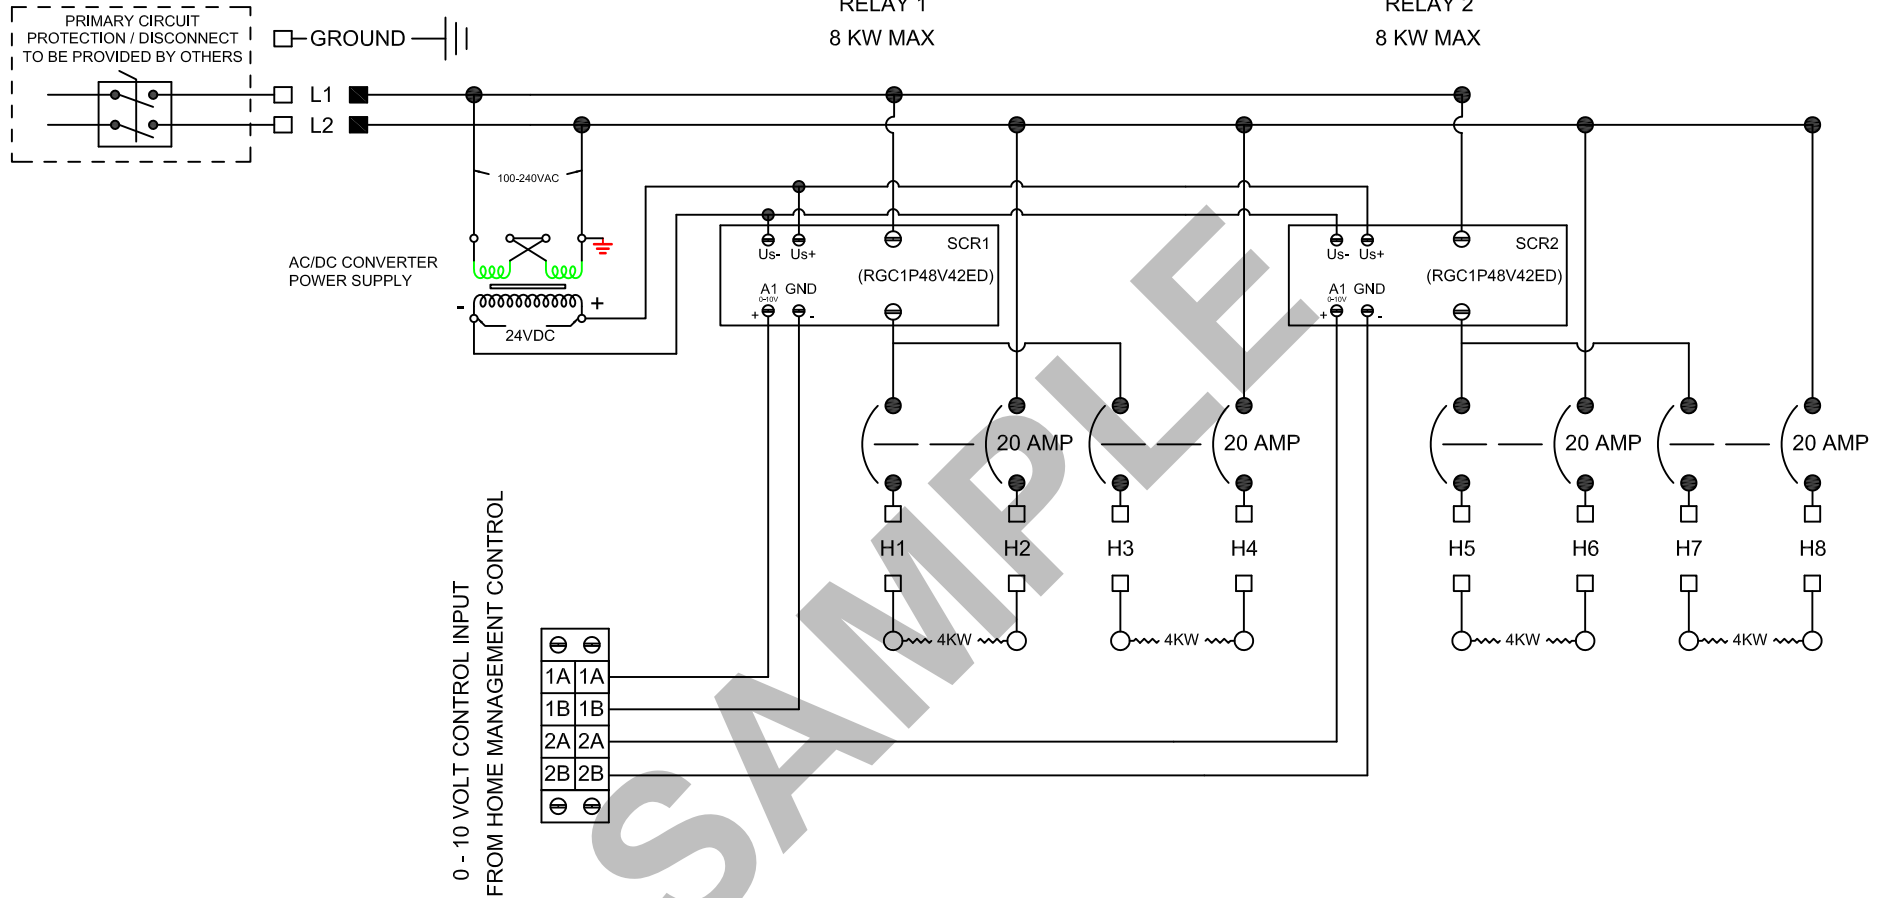

240 VOLT 1Ø 85 AMPS

<b>INFRA TECH™</b>		344 W 157th Street Gardena, California 90248 Phone: (310) 354-1250 Fax: (310) 523-3674	
www.infratech-usa.com			
DESCRIPTION 2 RELAY HOME MANAGEMENT CONTROL PANEL 240 VOLT SINGLE PHASE 85 AMPS			
CUSTOMER Sample			
DATE	ITEM# 30-4062		
	JOB#	UL#	