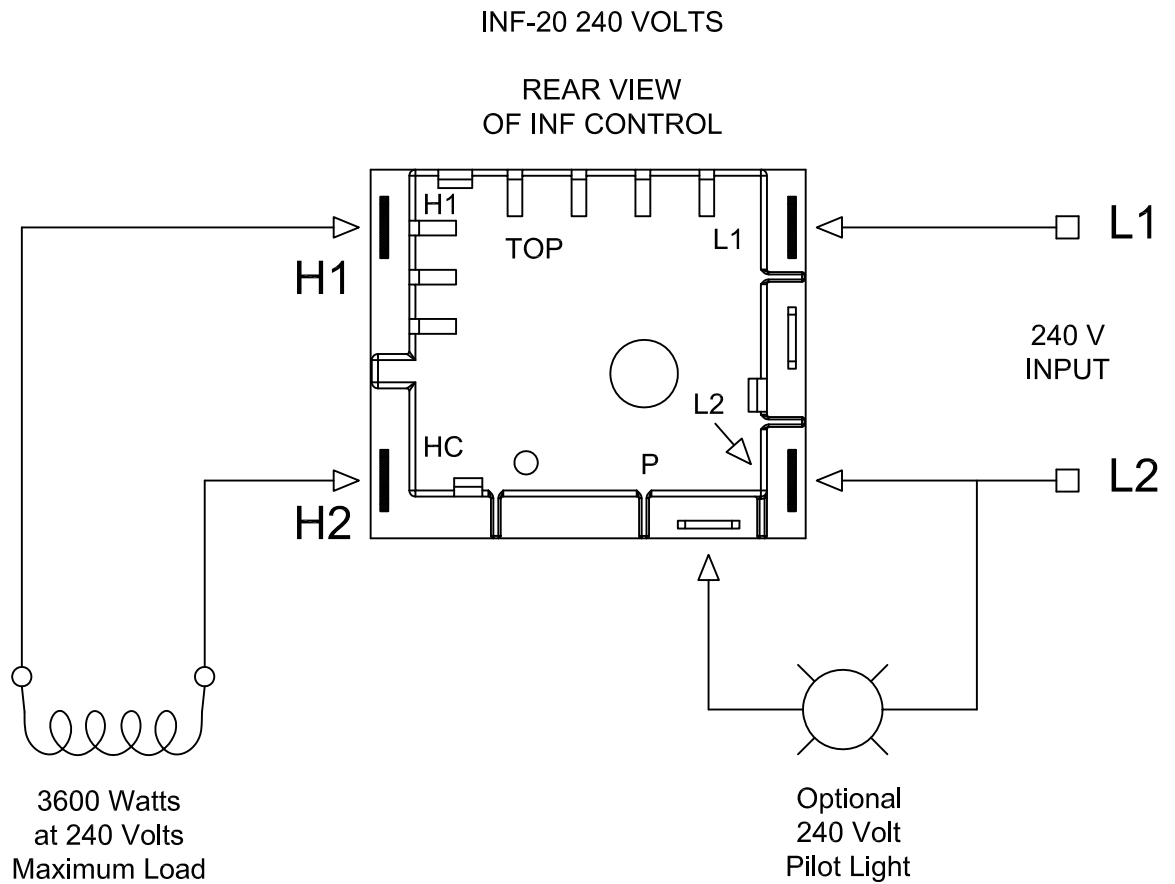

KNOB DETAIL

Mechanical Bi-Metal Operation
 Double Pole Single Throw (DPST) Snap Action
 240 VAC
 3600 Watts Max
 15 Amps Max

Note: Supplied with 4 Insulated Female Connectors

INFRATECH www.infratech-usa.com		344 W 157th Street Gardena, California 90248 Phone: (310) 354-1250 Fax: (310) 523-3674	
DISCRIPTION			
INF-20 INPUT REGULATOR 240 VOLT 1Ø 15 AMP MAX			
DATE	ITEM#	14-4094	
Feb. 10, 2017	DRAWN BY:	MD	