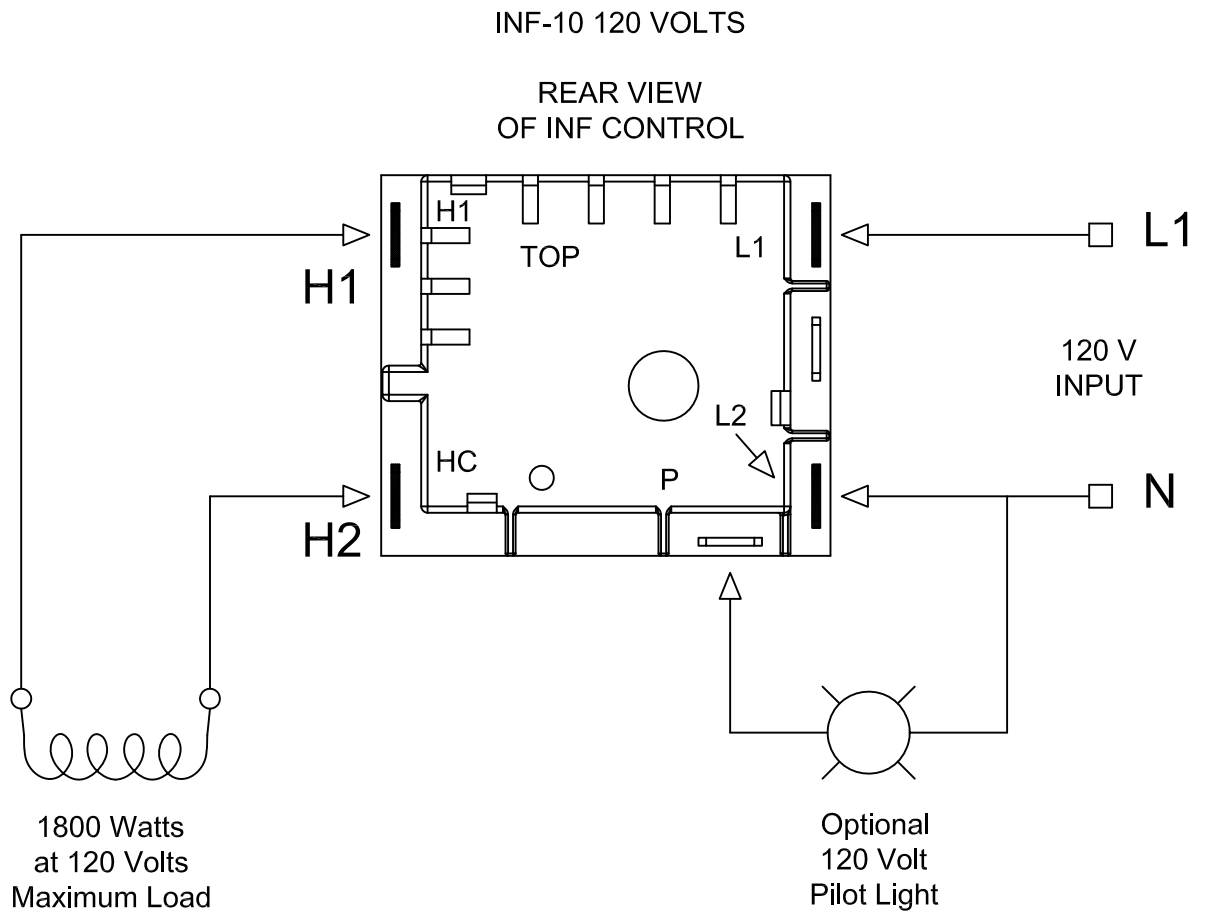

KNOB DETAIL

Mechanical Bi-Metal Operation
 Double Pole Single Throw (DPST) Snap Action
 120 VAC
 1800 Watts Max
 15 Amps Max

Note: Supplied with 4 Insulated Female Connectors

INFRA TECH <small>www.infratech-usa.com</small>		344 W 157th Street Gardena, California 90248 Phone: (310) 354-1250 Fax: (310) 523-3674	
		DISCRIPTION	
INF-10 INPUT REGULATOR 120 VOLT 1Ø 15 AMP MAX			
DATE	ITEM#	14-4092	
Feb. 10, 2017	DRAWN BY:	MD	