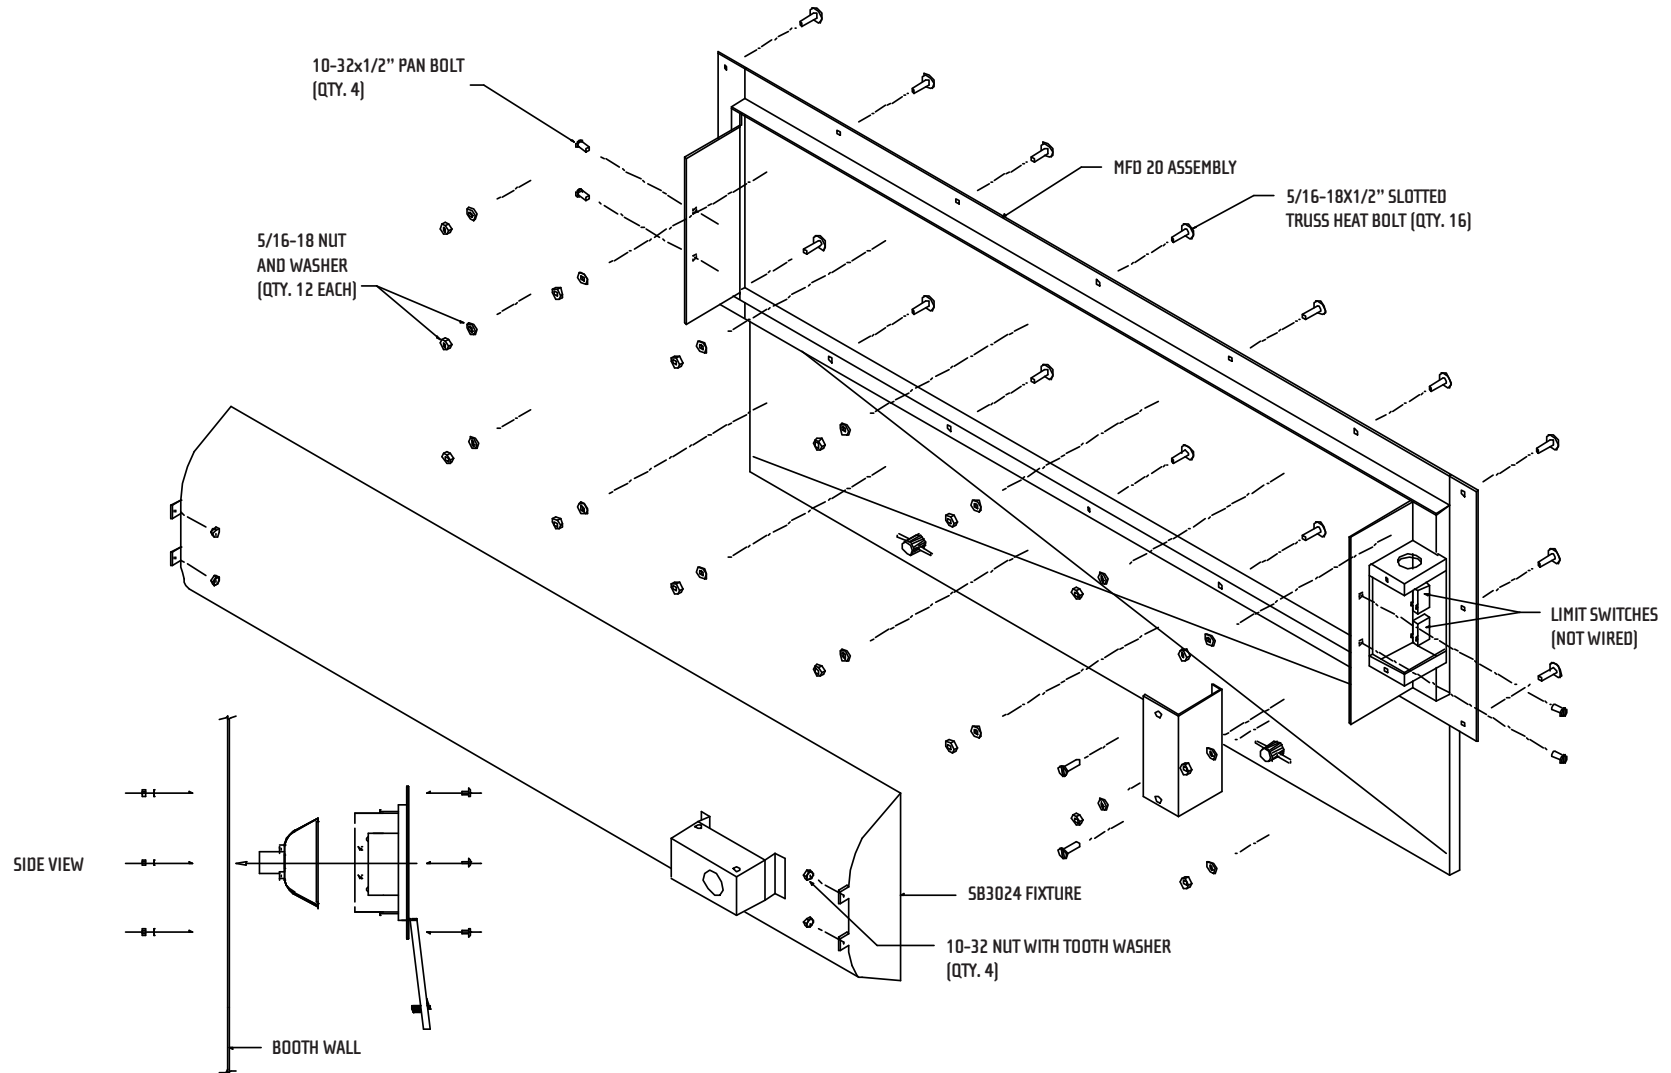

# MFD FIXTURE REAR VIEW

SCALE: N/A

**NOTES:**

- Retrofit kit assembly plan
- See retrofit 16.dwg for booth wall opening dimensions.
- Fittings and cables not shown.