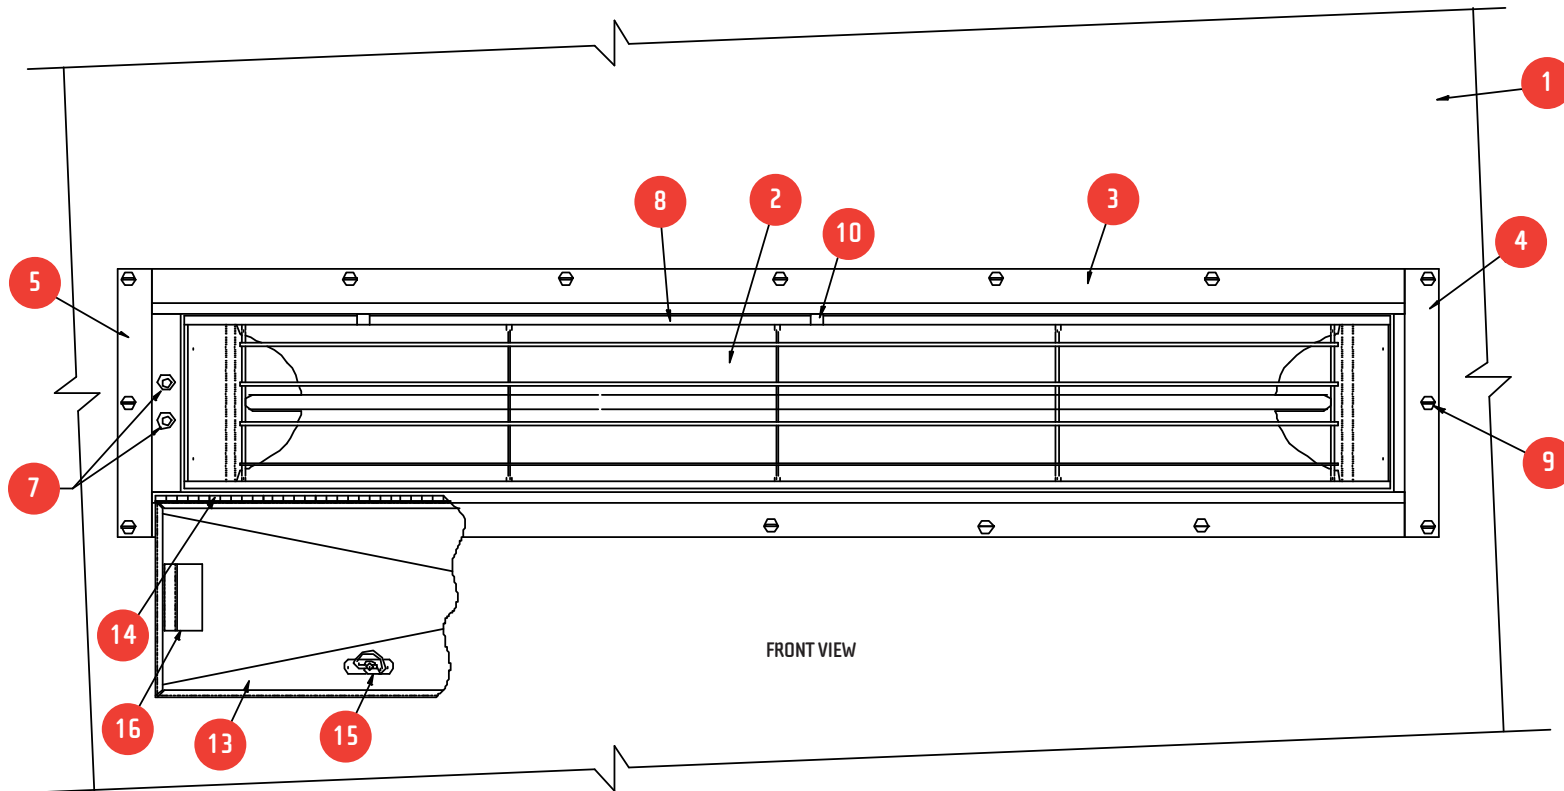

MFD FIXTURE FRONT VIEW

PARTS LIST

REF	DESCRIPTION	REF	DESCRIPTION
1	Spray Booth Wall	10	Latch Clip
2	W 30 Heater	*	Cable Not Supplied
3	Frame Section A	*	Fittings Not Supplied
4	Frame Section B	13	Heater Door
5	Frame Section C	14	Flat Hing
*	J Box	15	Latch
7	Limit Switches	16	Door Stop Bracket
8	Heater Bracket	17	5/16-18 Nut & Washer (Qty. 12)
9	5/16-18x1/2" Slotted Truss Head Bolt (Qty. 16)	*	10-32x1/2" Pan Bolt & Nut with Tooth Washer (Qty. 4)

* not shown